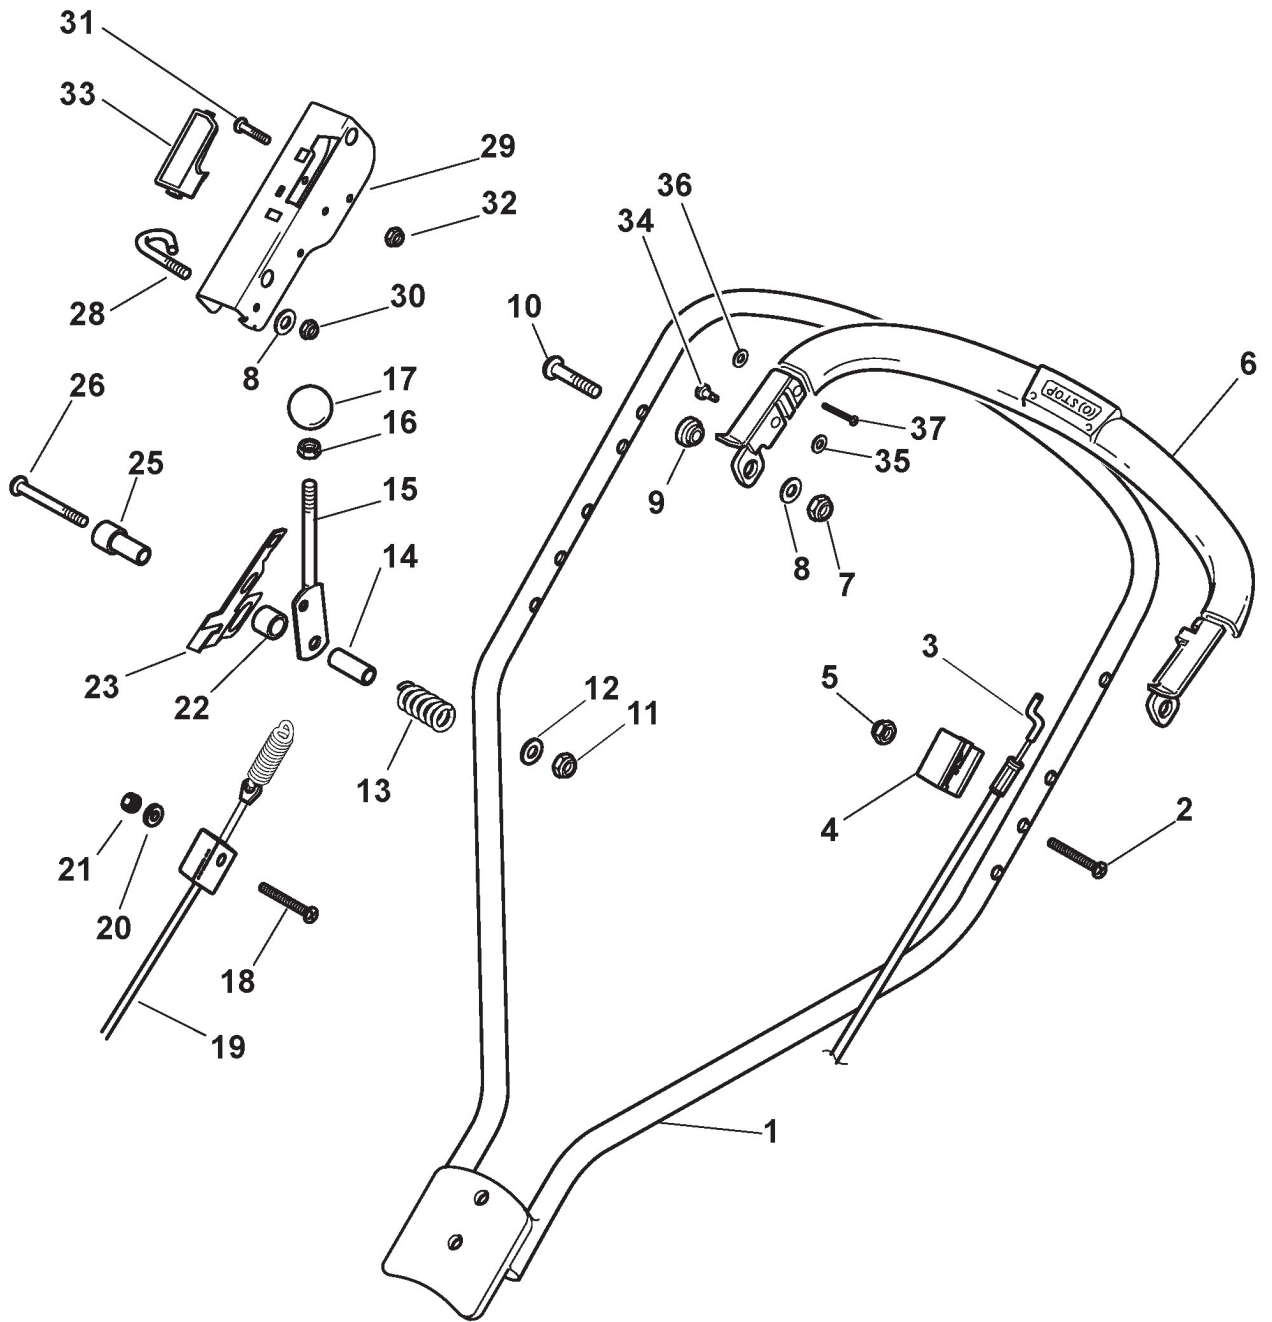

Handle, Upper Part

Ref.nr.	Antal	Komponentkode	Beskrivelse	Noter	From	Op til
1	1	381006363/2	Handle, Upper Part Yellow	Yellow;From 01-september-2011 To 31-august-2013		
1	1	381006363/3	Handle, Upper Part Yellow	Yellow;From 01-september-2013		
1	1	81006363/1	Handle, Upper Part Yellow	Yellow;To 31-august-2011		
2	1	112727784/0	Screw			
3	1	181000730/0	Cable, Thread Engine Brake	SV40 / RV 40 / V35 Engine		
4	1	322551639/0	Fixed Plate			
5	1	112154510/0	Nut			
6	1	381003318/1	Lever, Engine Brake			
7	2	112154510/0	Nut			
8	4	112521330/0	Washer			
9	2	122671660/1	Washer			
10	2	112727784/0	Screw			
11	1	112154510/0	Nut			
12	1	112521330/0	Washer			
13	1	122450446/0	Spring			
14	1	122170840/0	Spacer			
15	1	381003313/0	Driving Lever			
16	1	112293200/0	Nut			
17	1	322399812/0	Knob			
18	1	112727791/0	Screw			
19	1	381000745/1	Cable Rear Drive	From 01-september-2008 To 31-august 2012		
19	1	381030095/0	Cable Rear Drive	From 01-september-2012		
19	1	81000745/0	Cable Rear Drive	To 31-august-2008		
20	1	112521330/0	Washer			
21	1	112154510/0	Nut			
22	1	122170843/0	Spacer			
23	1	322551653/0	Plate			
25	1	122170842/0	Spacer			
26	1	112727786/0	Screw			
28	1	122430314/0	Starting Rope Guide Spring			
29	1	381004405/0	Dashboard			
30	1	112154510/0	Nut			
31	1	112727792/0	Screw			
32	1	112154510/0	Nut			
33	1	322500050/0	Shoe			
34	1	122524342/0	Pin			
35	1	112604897/0	Elastic Washer			
36	2	112154330/0	Nut			
37	2	112727796/0	Screw