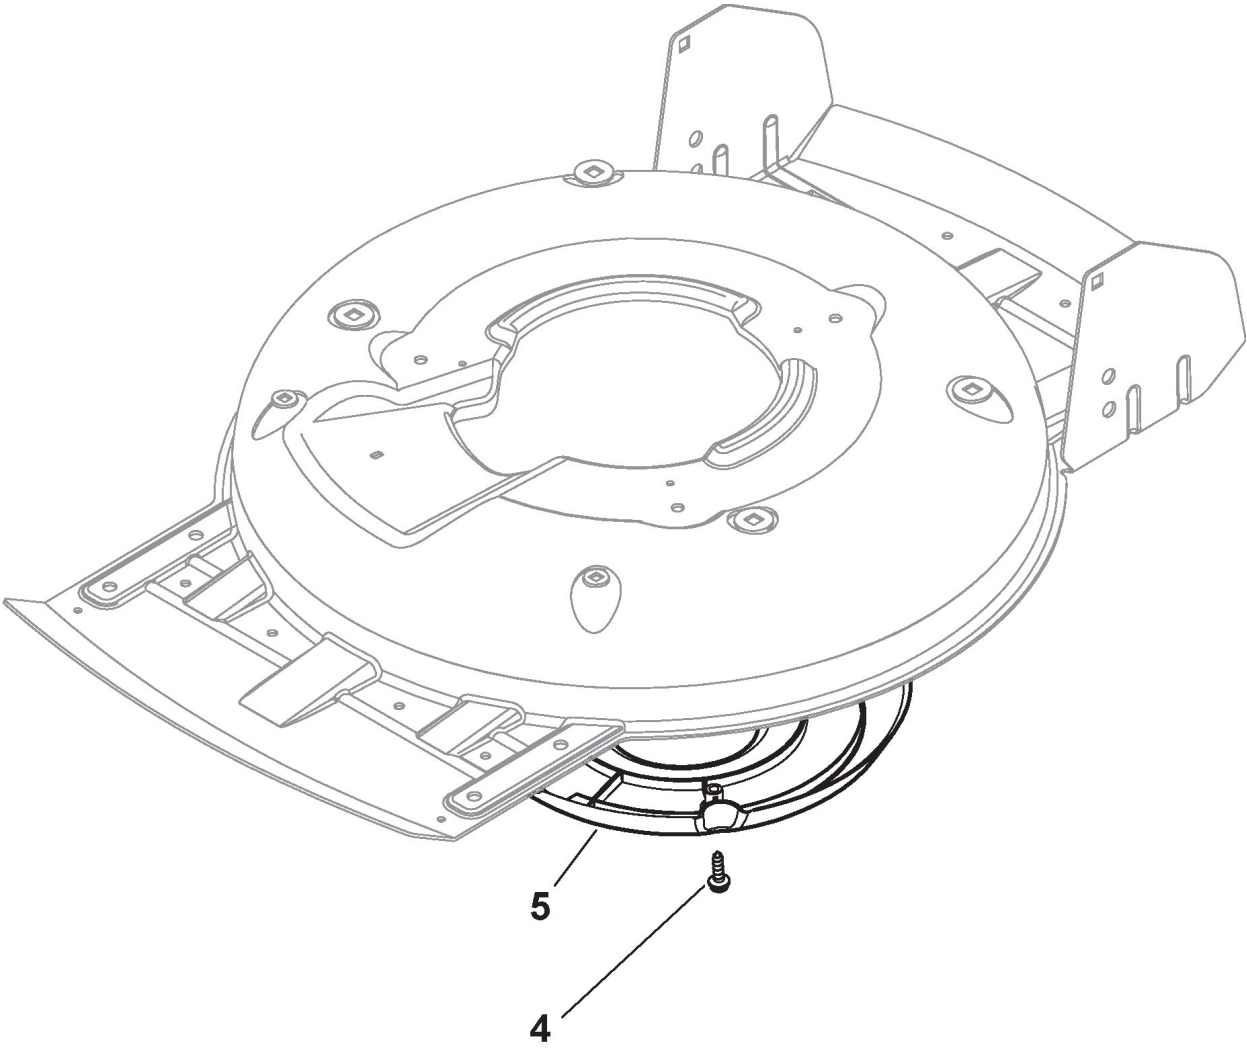

Protection, Belt

Ref.nr.	Antal	Komponentkode	Beskrivelse	Noter	From	Op til
4	3	112728530/0	Screw	To 31-august-2015		
4	3	112728531/0	Screw	From 01-september-2015		
5	1	322060220/0	Belt Protection