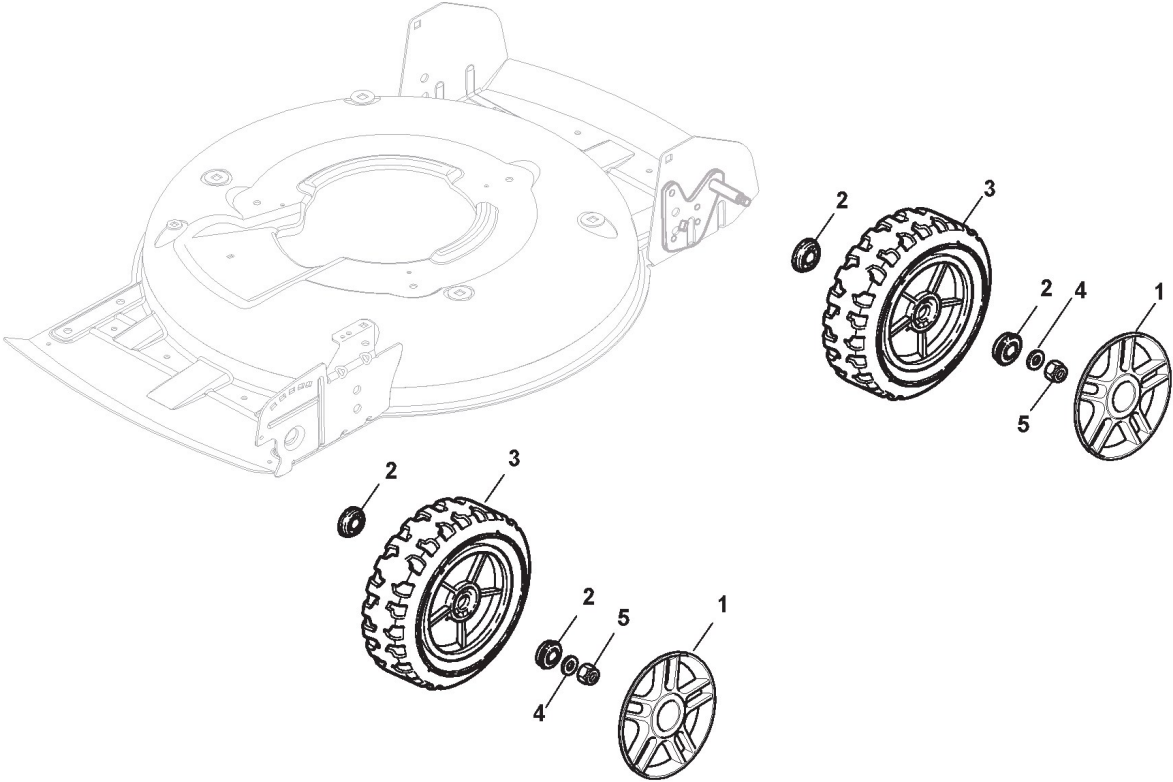

Wheels and Hub Caps

Ref.nr.	Antal	Komponentkode	Beskrivelse	Noter	From	Op til
2	8	122122200/0	Bearing			
3	4	181007343/0	Wheel	To 31-august-2012		
3	4	381007489/0	Wheel	From 01-september-2012		
4	4	112521350/0	Washer			
5	4	112155000/0	Nut