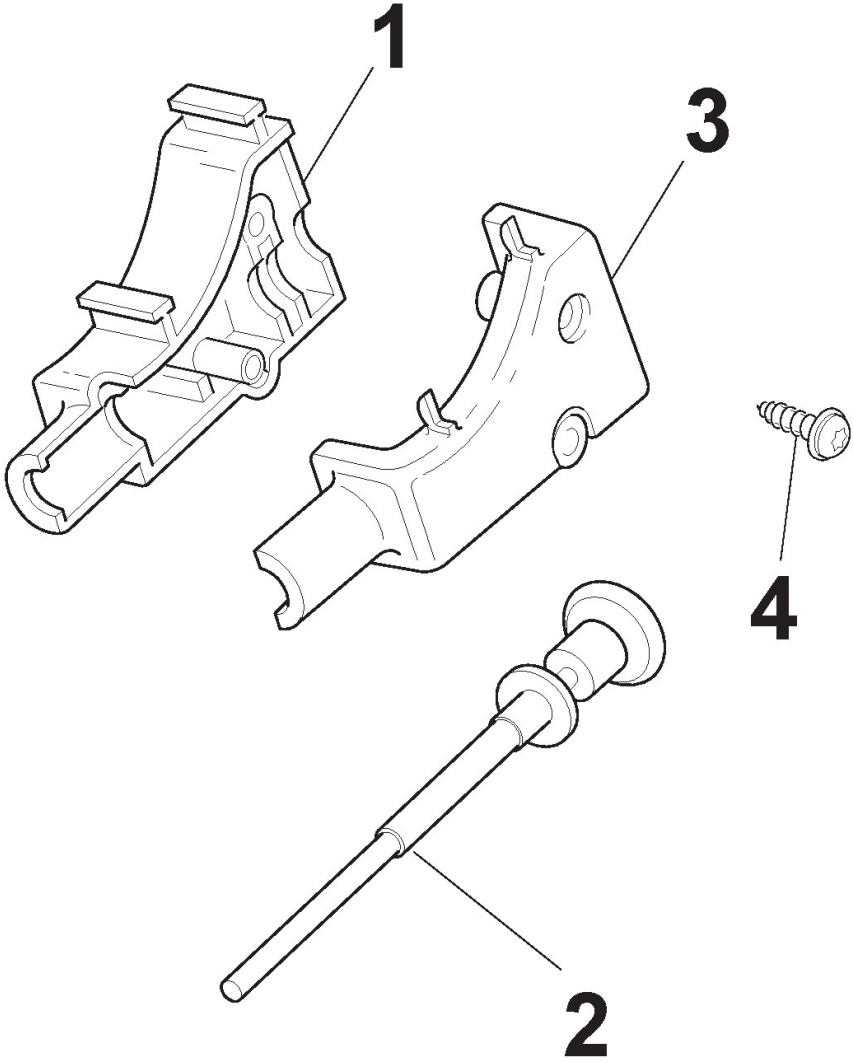

Controls

Ref.nr.	Antal	Komponentkode	Beskrivelse	Noter	From	Op til
1	1	322722804/1	Starting Block Inner Half-Bearing			
2	1	381000742/1	Starter Drive Control	SV40 / RV 40 / V35 Engine;From 01-september-2009		
2	1	81000742/0	Starter Drive	SV40 / RV 40 / V35 Engine;To 31-august-2009		
3	1	322722805/0	Cover	To 31-august-2007		
3	1	322722805/1	Starting Block Inner Half-Bearing	From 01-september-2007		
4	1	112728300/0	Screw