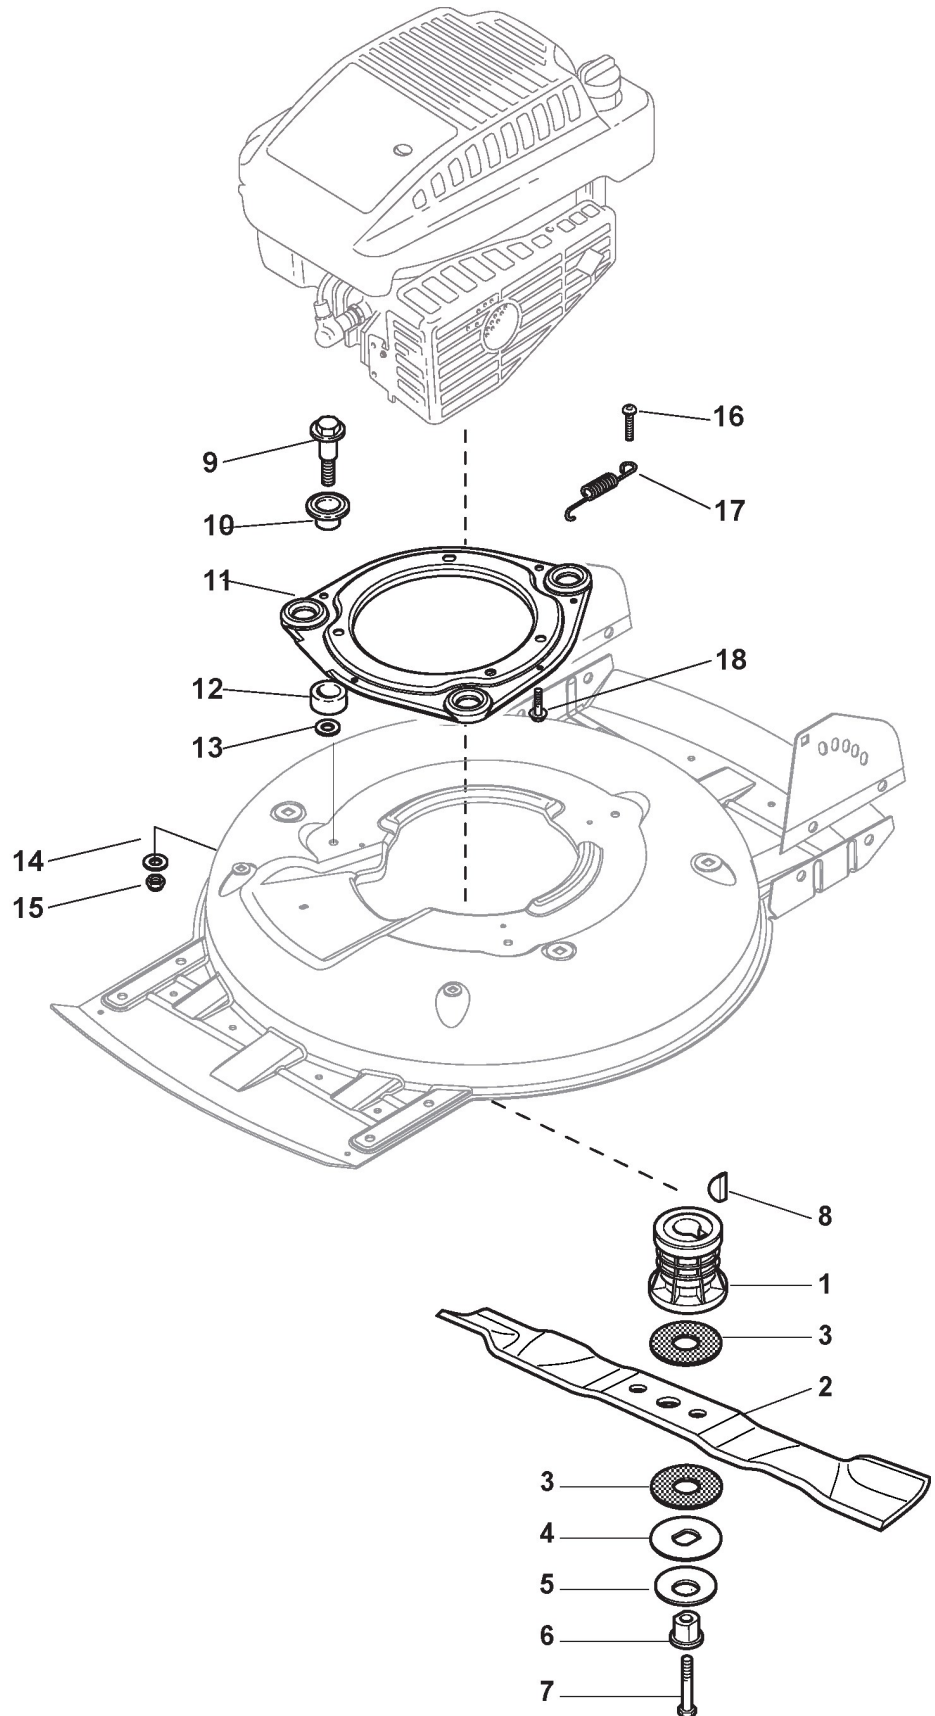

Blade

Ref.nr.	Antal	Komponentkode	Beskrivelse	Noter	From	Op til
1	1	122465611/0	Hub With Pulley Ø 22.2			
2	1	181004146/0	Blade Standard			
3	2	322672110/1	Washer			
4	1	322672105/0	Washer			
5	1	112508120/0	Cup Spring			
6	1	122041940/0	Bushing			
7	1	112736850/0	Screw			
8	1	112139100/0	Key			
9	3	122524329/0	Pin			
10	3	322672201/0	Washer			
11	1	322207225/0	Flange, Black			
11	1	381207221/1	Flange, Yellow			
12	3	322250012/0	No Vibrations Rubber			
13	3	122671651/0	Washer	From 01-september-2009		
13	3	322672201/0	Washer	To 31-august-2009		
14	3	112521350/0	Washer	From 01-september-2009		
14	3	122671651/0	Washer	To 31-august-2009		
15	3	112155000/0	Nut			
16	1	112791400/0	Screw			
18	3	112735108/1	Screw