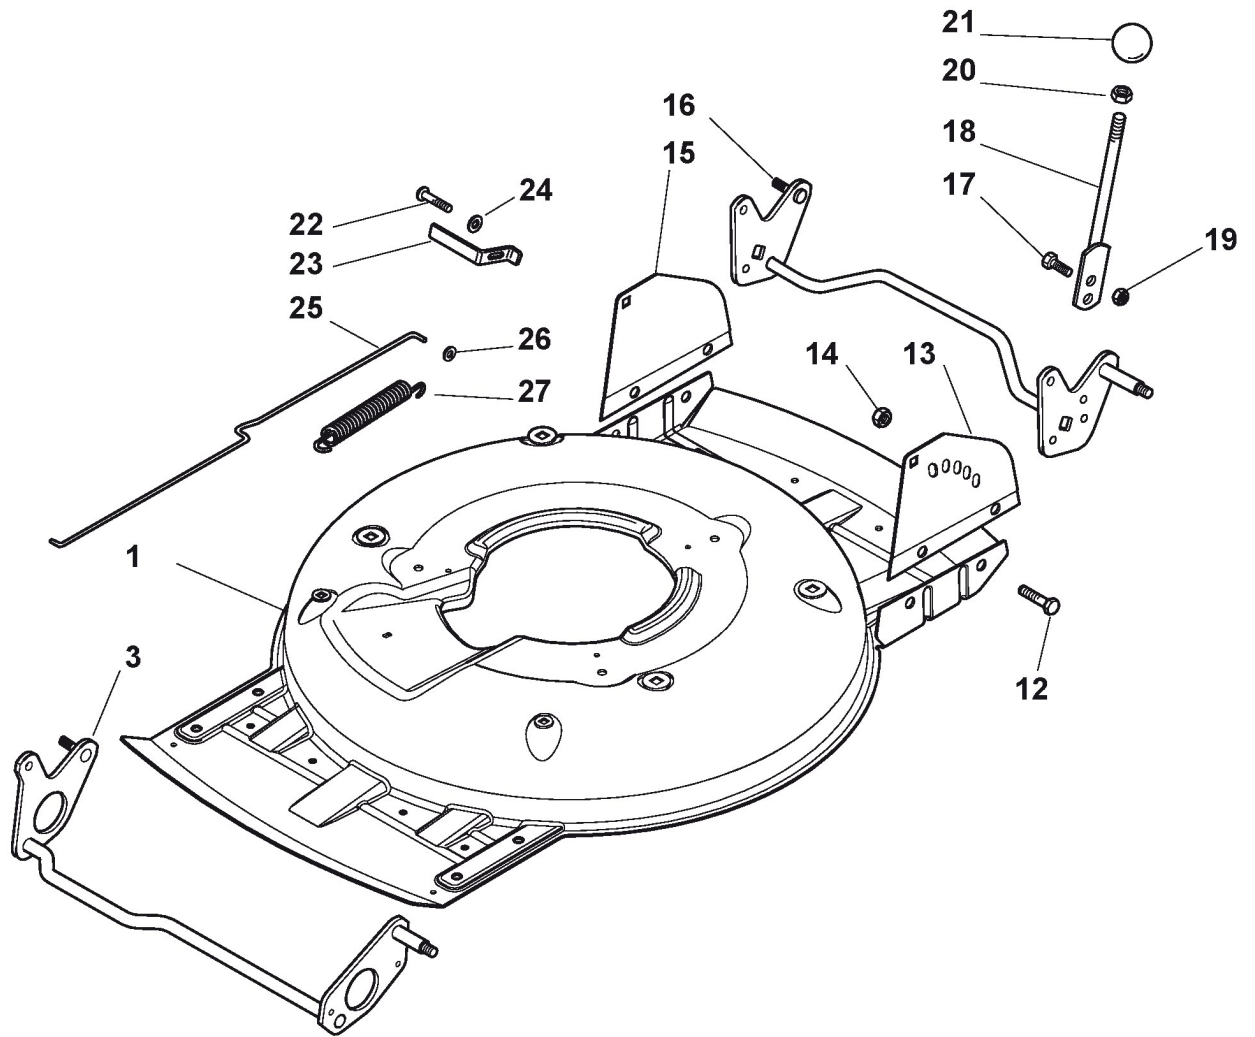

Deck And Height Adjusting

Ref.nr.	Antal	Komponentkode	Beskrivelse	Noter	From	Op til
1	1	381002909/1	Grey Deck	To 31-august-2013		
1	1	381002909/1	Grey Deck	To 31-august-2013		
1	1	381004735/0	Grey Deck	From 01-september-2013 To 31-august-2016		
1	1	381004735/0	Grey Deck	From 01-september-2013 To 31-august-2016		
1	1	381004735/1	Grey Deck	From 01-september-2016		
1	1	381004735/1	Grey Deck	From 01-september-2016		
3	1	381002849/0	Front Wheel Axle	To 31-august-2012		
3	1	381002849/0	Front Wheel Axle	To 31-august-2012		
3	1	381302863/0	Axle, Front Wheels	From 01-september-2012		
3	1	381302863/0	Axle, Front Wheels	From 01-september-2012		
12	4	112791011/0	Screw			
12	4	112791011/0	Screw			
13	1	381545105/0	Left Plate			
13	1	381545105/0	Left Plate			
14	4	112154510/0	Nut			
14	4	112154510/0	Nut			
15	1	381545104/0	Right Plate			
15	1	381545104/0	Right Plate			
16	1	381002851/0	Rear Wheel Axle	To 31-august-2012		
16	1	381002851/0	Rear Wheel Axle	To 31-august-2012		
16	1	381302861/0	Axle, Rear Wheels	From 01-september-2012 To 31-august-2013		
16	1	381302861/0	Axle, Rear Wheels	From 01-september-2012 To 31-august-2013		
16	1	381302861/1	Axle, Rear Wheels	From 01-september-2013		
16	1	381302861/1	Axle, Rear Wheels	From 01-september-2013		
17	2	112789000/0	Screw			
17	2	112789000/0	Screw			
18	1	381003323/0	Lever, Height Adjustment			
18	1	381003323/0	Lever, Height Adjustment			
19	2	112154330/0	Nut			
19	2	112154330/0	Nut			
20	1	112293200/0	Nut			
20	1	112293200/0	Nut			
21	1	322399812/0	Knob			
21	1	322399812/0	Knob			
22	2	112735661/0	Screw			
22	2	112735661/0	Screw			
23	2	322551529/0	Wheels Cleaning Plate			
23	2	322551529/0	Wheels Cleaning Plate			
24	2	112521330/0	Washer			
24	2	112521330/0	Washer			
25	1	122033329/0	Rod, Height Adjustment			
25	1	122033329/0	Rod, Height Adjustment			
26	2	112604899/0	Crown Fastener			
26	2	112604899/0	Crown Fastener			
27	1	122446184/0	Spring			
27	1	122446184/0	Spring			