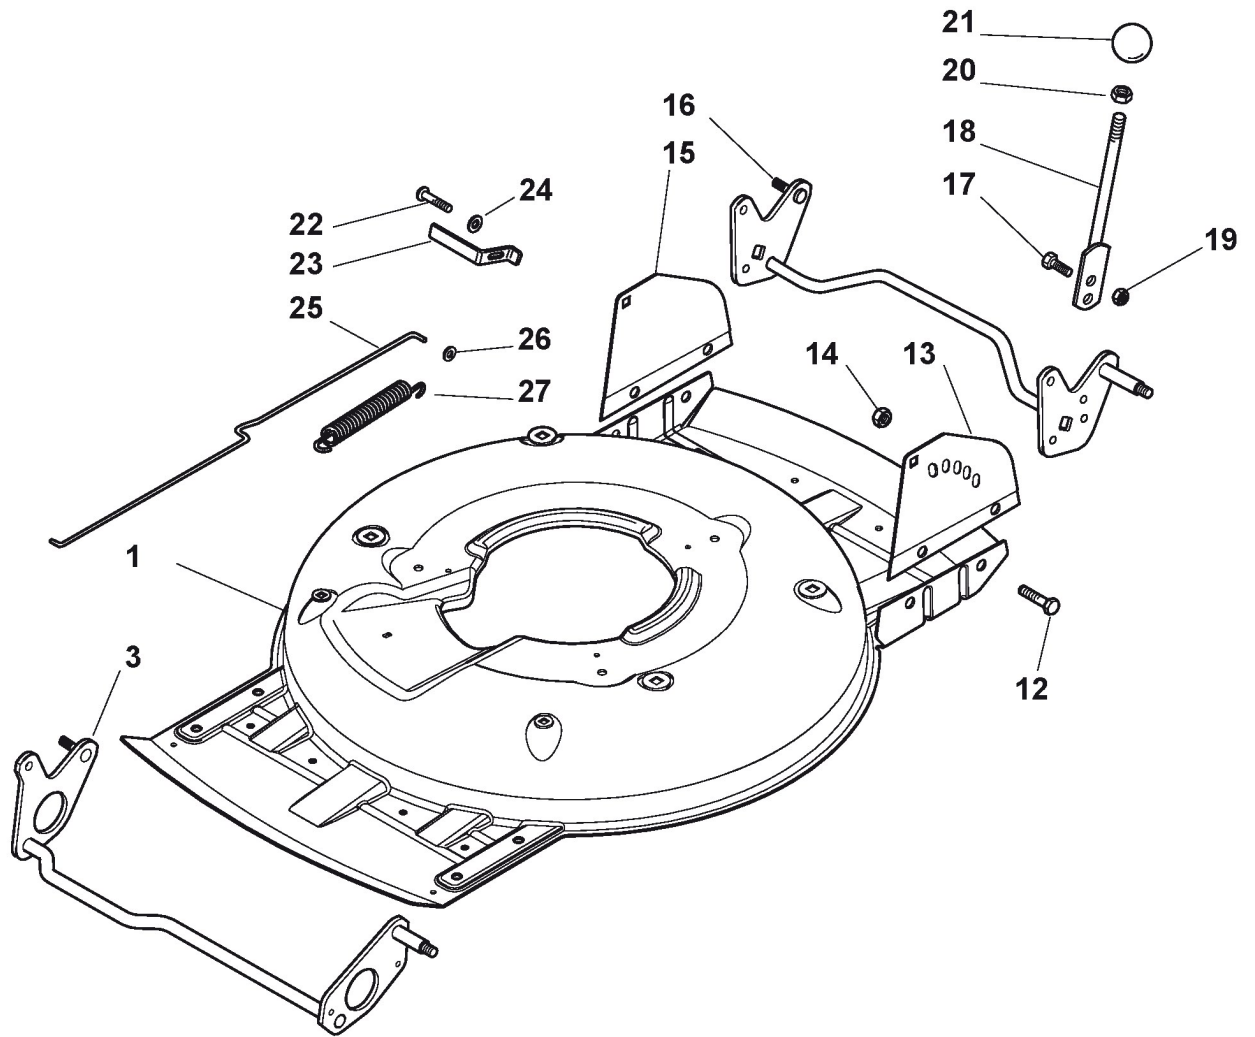

STIGA

MULTICLIP 50 4SE RENTAL (2007)

11-5838-52

Spare parts list **Reservdelar** **Repuestos** **Ersatzteile** **Pièces détachées** **Reserve onderdelen** **Catalogo ricambi**

- Use ST. S.p.A. Genuine Spare Parts specified in the parts list for repair and/or replacement.
- The contents described in the parts list may change due to improvement.
- The drawings of the spare parts are only indicative And might Not represent the part in question exactly.
- The indications "right" - "left" - "front" - "rear" refer to the position of the operator when using the machine.
- When placing orders of parts for repair And/Or replacement, make sure that the illustrated parts list Is the one applying to the machine's year of manufacture, as shown on the identification plate attached to the machine.

Deck And Height Adjusting

Ref.nr.	Antal	Komponentkode	Beskrivelse	Noter	From	Op til
1	1	381002909/1	Grey Deck	To 31-august-2013		
1	1	381004735/0	Grey Deck	From 01-september-2013 To 31-august-2016		
1	1	381004735/1	Grey Deck	From 01-september-2016		
3	1	381002849/0	Front Wheel Axle	To 31-august-2012		
3	1	381302863/0	Axle, Front Wheels	From 01-september-2012		
12	4	112791011/0	Screw			
13	1	381545105/0	Left Plate			
14	4	112154510/0	Nut			
15	1	381545104/0	Right Plate			
16	1	381002851/0	Rear Wheel Axle	To 31-august-2012		
16	1	381302861/0	Axle, Rear Wheels	From 01-september-2012 To 31-august-2013		
16	1	381302861/1	Axle, Rear Wheels	From 01-september-2013		
17	2	112789000/0	Screw			
18	1	381003323/0	Lever, Height Adjustment			
19	2	112154330/0	Nut			
20	1	112293200/0	Nut			
21	1	322399812/0	Knob			
22	2	112735661/0	Screw			
23	2	322551529/0	Wheels Cleaning Plate			
24	2	112521330/0	Washer			
25	1	122033329/0	Rod, Height Adjustment			
26	2	112604899/0	Crown Fastener			
27	1	122446184/0	Spring			