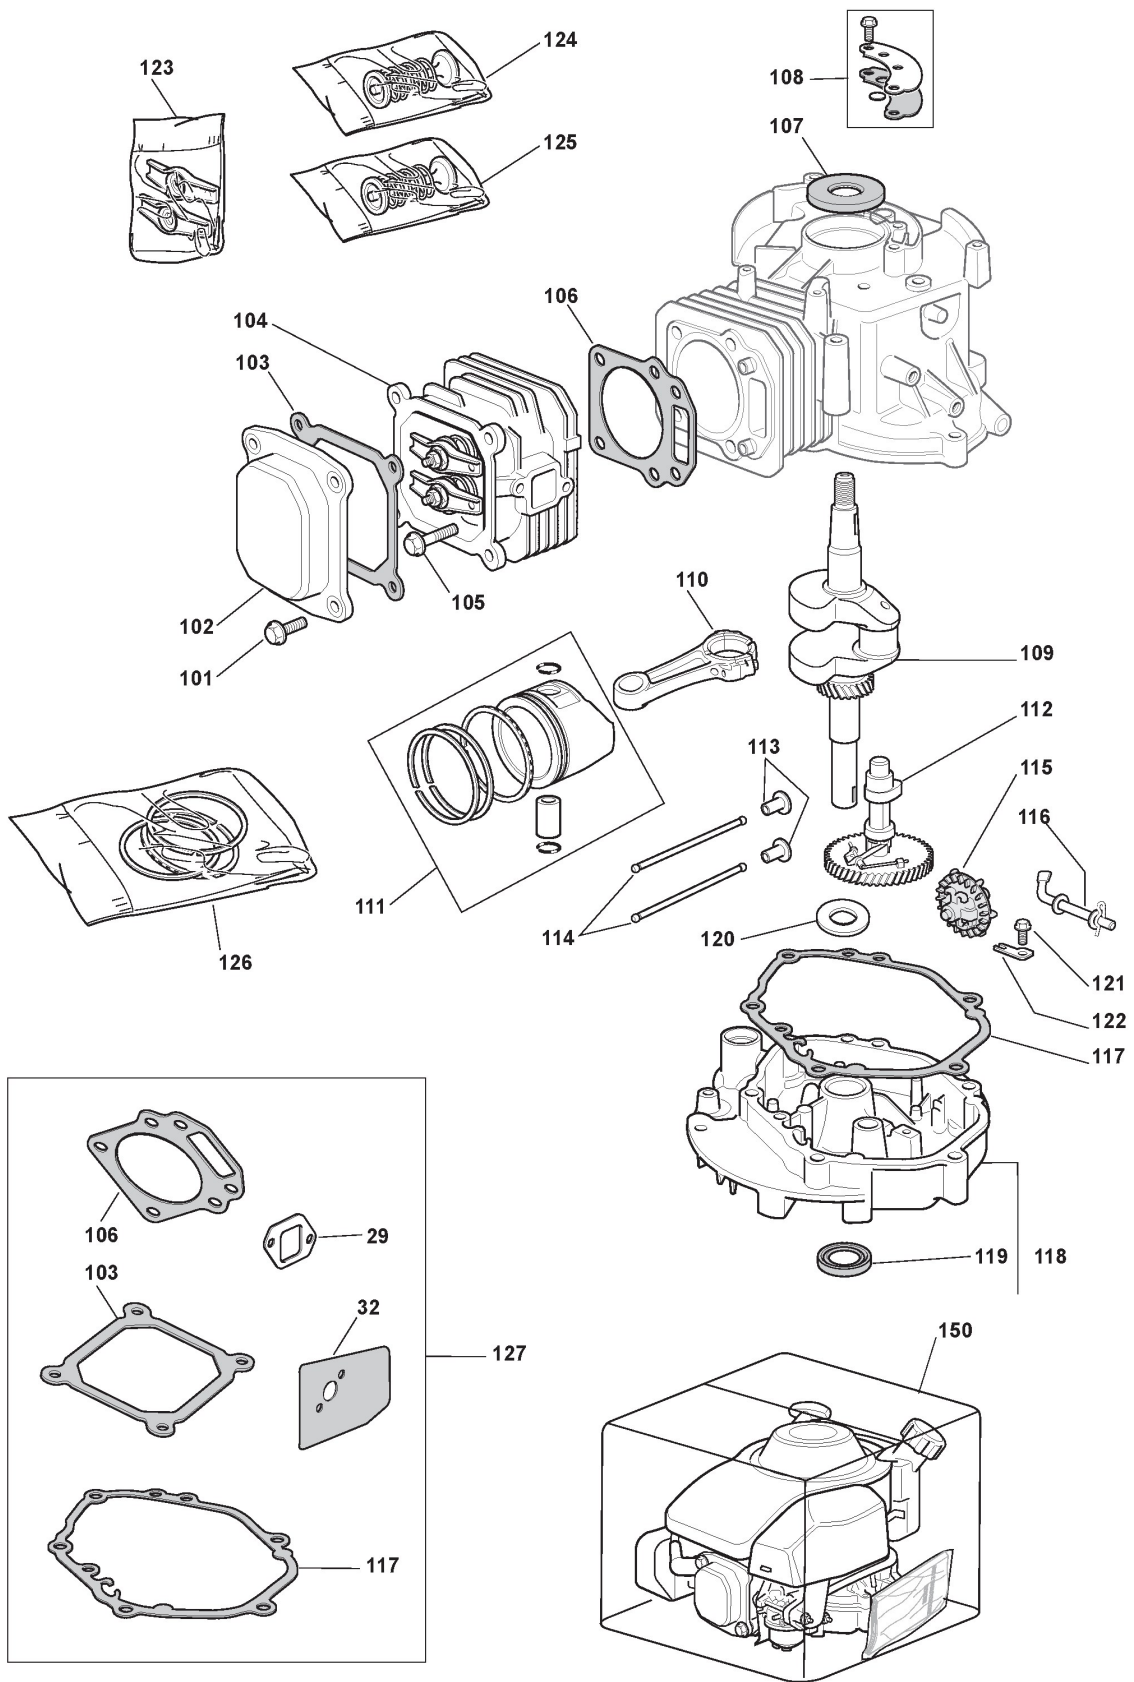

Engine - GGP SV200ES

Ref.nr.	Antal	Komponentkode	Beskrivelse	Noter	From	Op til
29	1	118550075/0	Intake Manifold Gasket			
32	1	118550068/0	Muffler Gasket			
101	4	118550095/0	Screw			
102	1	118550097/0	Cover Comp., Head			
103	1	118550098/0	Gasket-Valve Cover			
104	1	118550099/0	Cylinder Head			
105	4	118550100/0	Screw			
106	1	118550101/0	Cylinder Head Gasket Set			
107	1	118550102/0	Oil Seal			
108	1	118550103/0	Gasket			
109	1	118550104/0	Crankshaft	To 31-august-2007		
109	1	118550104/1	Crankshaft	From 01-september-2007		
110	1	118550105/0	Connecting Rod			
111	1	118550106/0	Piston Assy			
112	1	118550107/0	Camshaft assy	To 31-august-2007		
112	1	118550107/1	Camshaft assy	From 01-september-2007		
113	1	118550108/0	Valve Lifter			
114	1	118550109/0	Push Rod			
115	1	118550110/0	Governor Gear			
116	1	118550111/0	Carburettor Throttle Control Rod			
117	1	118550112/0	Crankcase Gasket			
118	1	118550113/0	Crankcase 2006			
119	1	118550114/0	Seal Ring			
120	1	118550115/0	Washer			
121	1	118550116/0	Screw			
122	1	118550117/0	Governor Clamp			
123	1	118550118/0	Valve Arm Set			
124	1	118550119/0	Exhaust Valve Assy 2006			
125	1	118550120/0	Intake Valve Assy			
126	1	118550121/0	Piston, Ring Set			
127	1	118550122/0	Gasket Set			
150	1	18550192/0	Engine Assembled