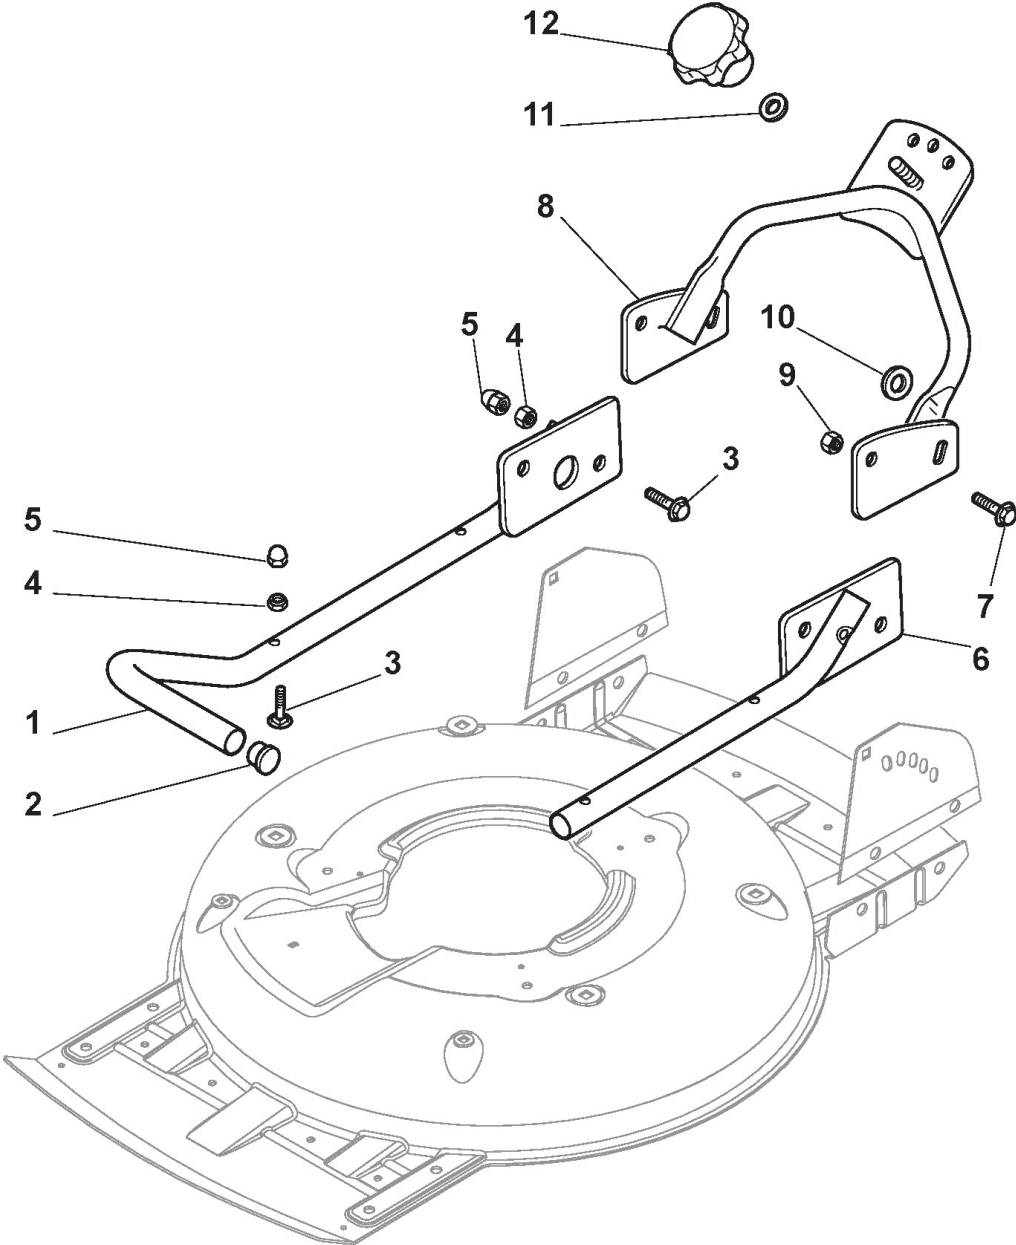

Handle, Lower Part

Ref.nr.	Antal	Komponentkode	Beskrivelse	Noter	From	Op til
1	1	381006373/0	Right Handle, Lower Part			
2	4	118566114/0	Cap			
3	6	112819100/0	Screw			
4	6	112155000/0	Nut			
5	6	118203854/0	Cap			
6	1	381006375/0	Left Handle, Lower Part			
7	4	112793102/0	Screw			
8	1	381006361/0	Handle Lower Part	Yellow;To 31-august-2011		
8	1	381006361/1	Handle, Middle Part Yellow	Yellow;From 01-september-2011		
9	4	112155000/0	Nut			
10	2	112523060/0	Washer			
11	1	112523080/0	Washer			
12	1	322399813/0	Knob