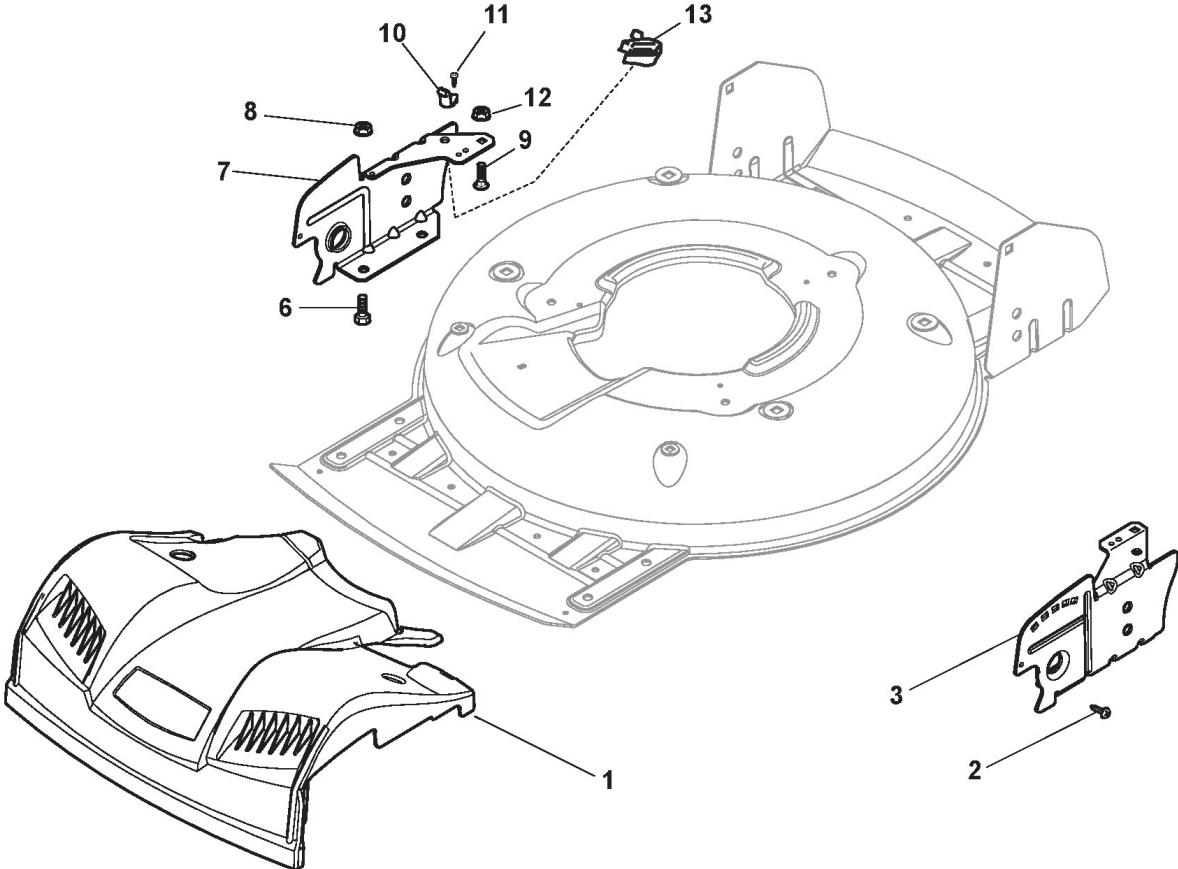

STIGA

MULTICLIP 50 4SE RENTAL (2007)

11-5838-52

Spare parts list **Reservdelar** **Repuestos** **Ersatzteile** **Pièces détachées** **Reserve onderdelen** **Catalogo ricambi**

- Use ST. S.p.A. Genuine Spare Parts specified in the parts list for repair and/or replacement.
- The contents described in the parts list may change due to improvement.
- The drawings of the spare parts are only indicative And might Not represent the part in question exactly.
- The indications "right" - "left" - "front" - "rear" refer to the position of the operator when using the machine.
- When placing orders of parts for repair And/Or replacement, make sure that the illustrated parts list Is the one applying to the machine's year of manufacture, as shown on the identification plate attached to the machine.

Deck And Height Adjusting

Ref.nr.	Antal	Komponentkode	Beskrivelse	Noter	From	Op til
1	1	381002909/1	Grey Deck	To 31-august-2013		
1	1	381004735/0	Grey Deck	From 01-september-2013 To 31-august-2016		
1	1	381004735/1	Grey Deck	From 01-september-2016		
3	1	381002849/0	Front Wheel Axle	To 31-august-2012		
3	1	381302863/0	Axle, Front Wheels	From 01-september-2012		
12	4	112791011/0	Screw			
13	1	381545105/0	Left Plate			
14	4	112154510/0	Nut			
15	1	381545104/0	Right Plate			
16	1	381002851/0	Rear Wheel Axle	To 31-august-2012		
16	1	381302861/0	Axle, Rear Wheels	From 01-september-2012 To 31-august-2013		
16	1	381302861/1	Axle, Rear Wheels	From 01-september-2013		
17	2	112789000/0	Screw			
18	1	381003323/0	Lever, Height Adjustment			
19	2	112154330/0	Nut			
20	1	112293200/0	Nut			
21	1	322399812/0	Knob			
22	2	112735661/0	Screw			
23	2	322551529/0	Wheels Cleaning Plate			
24	2	112521330/0	Washer			
25	1	122033329/0	Rod, Height Adjustment			
26	2	112604899/0	Crown Fastener			
27	1	122446184/0	Spring			