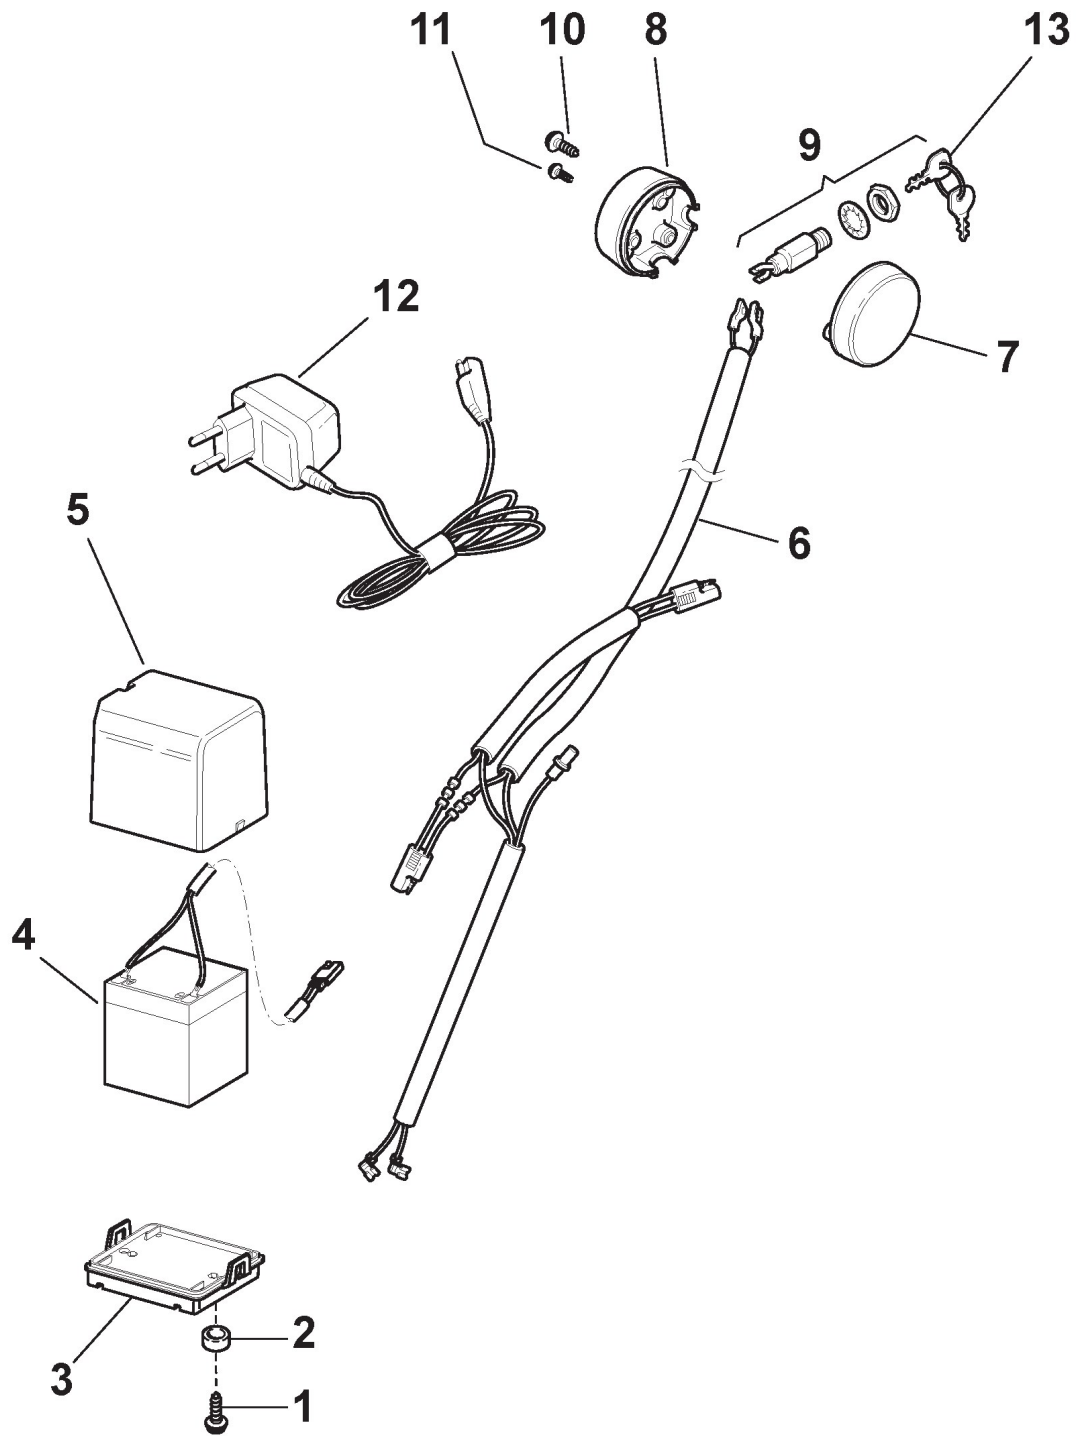

Electric Start Controls

Ref.nr.	Antal	Komponentkode	Beskrivelse	Noter	From	Op til
1	2	112728450/0	Screw			
2	2	125160012/0	Spacer			
3	1	322785122/0	Battery Support			
4	1	118120052/0	Battery			
5	1	322109530/0	Battery Cover			
6	1	118204197/0	Cable			
7	1	322722801/0	Starting Block Outer Half-Bearing			
8	1	322722800/0	Starting Block Inner Half-Bearing			
9	1	118450050/0	Starting Block	To 31-august-2013		
9	1	118450051/0	Switch	From 01-september-2013		
10	2	112728300/0	Screw			
11	1	112728691/0	Screw			
12	1	118204120/0	Battery Charger	(CE);To 31-august-2015		
12	1	118204120/1LC	Battery Charger	(CE);From 01-september-2015		
12	1	118204121/0	Battery Charger	(UK);To 31-august-2015		
12	1	118204121/1LC	Battery Charger	(UK);From 01-september-2015		
13	1	118210016/1	Starting Key