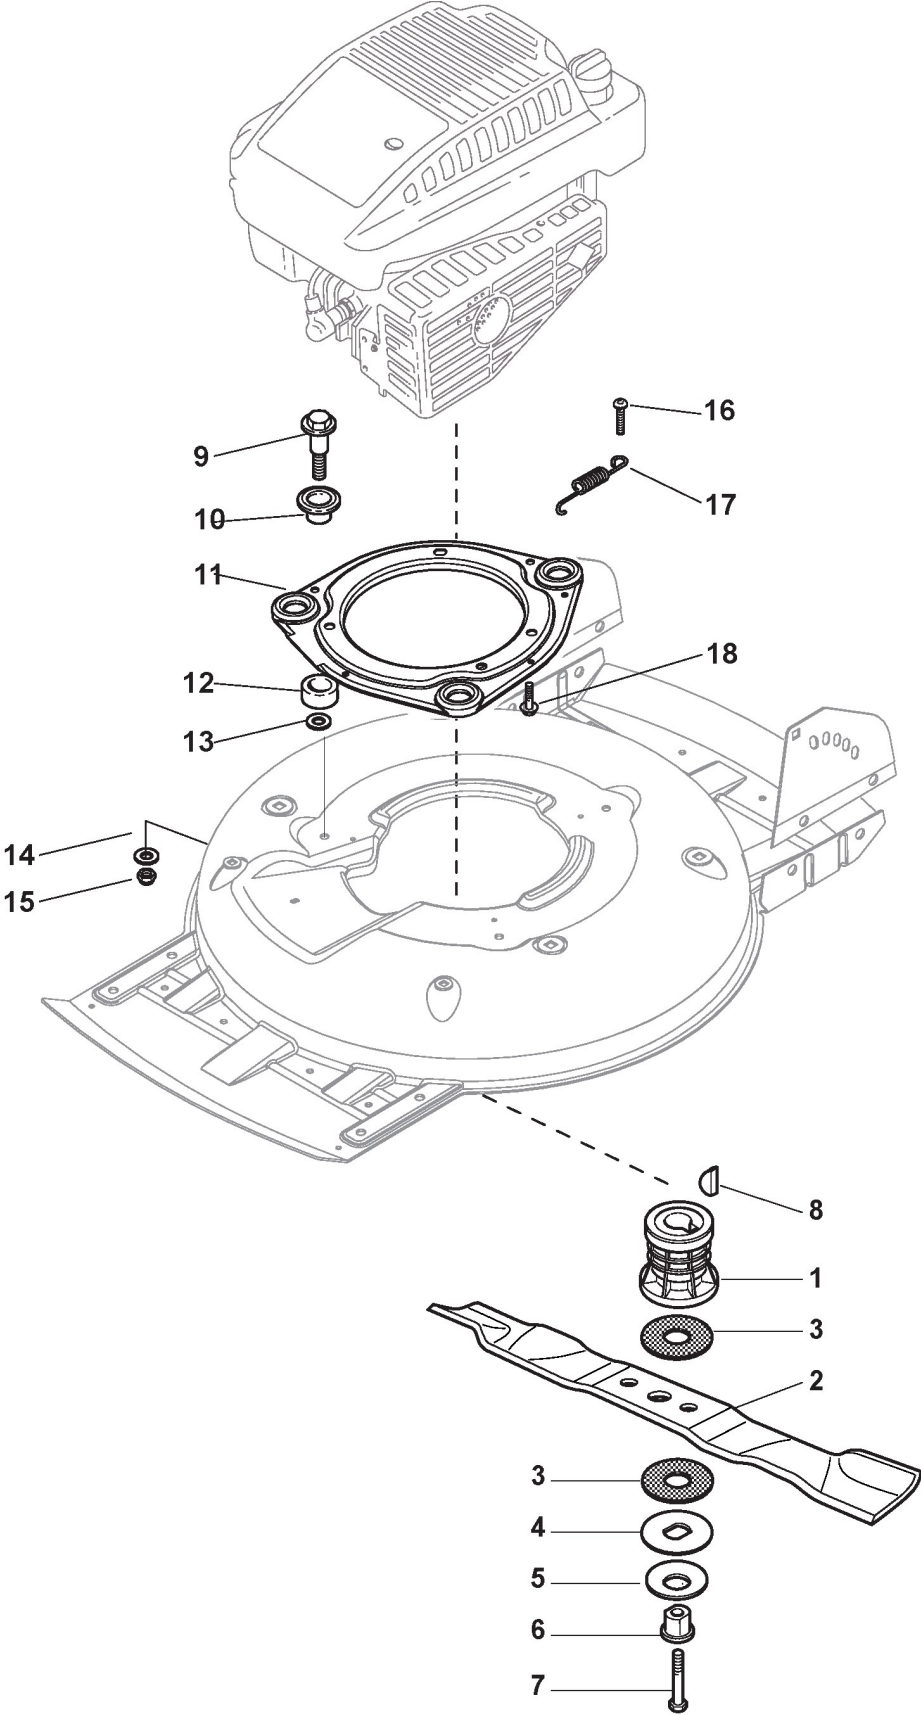

Blade

Ref.nr.	Antal	Komponentkode	Beskrivelse	Noter	From	Op til
1	1	122465611/0	Hub With Pulley Ø 22.2			
2	1	181004146/0	Blade Standard			
3	2	322672110/1	Washer			
4	1	322672105/0	Washer			
5	1	112508120/0	Cup Spring			
6	1	122041940/0	Bushing			
7	1	112736850/0	Screw			
8	1	112139100/0	Key			
9	3	122524329/0	Pin			
10	3	322672201/0	Washer			
11	1	381207225/1	Yellow Motor Flange	4Speed Models		
12	3	322250012/0	No Vibrations Rubber			
13	3	122671651/0	Washer	From 01-september-2009		
13	3	322672201/0	Washer	To 31-august-2009		
14	3	112521350/0	Washer	From 01-september-2009		
14	3	122671651/0	Washer	To 31-august-2009		
15	3	112155000/0	Nut			
16	1	112791400/0	Screw			
17	1	122450449/0	Spring	4Speed Models		
18	3	112735108/1	Screw