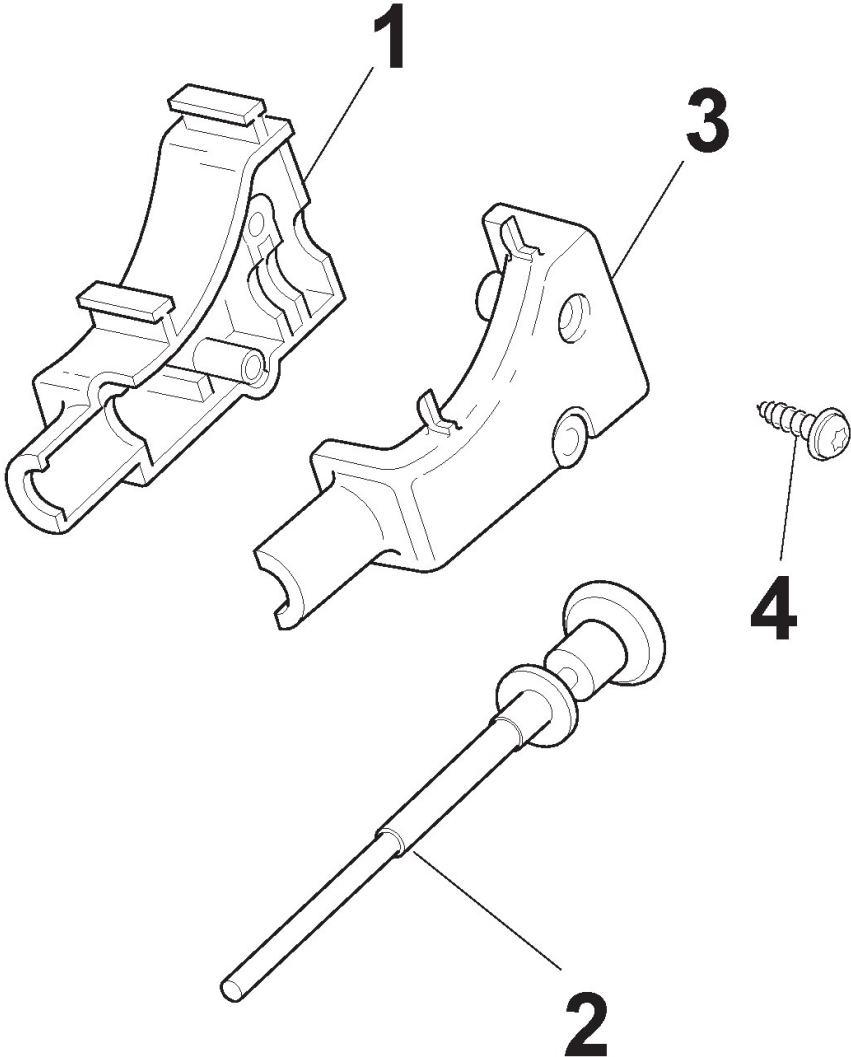

Controls

Ref.nr.	Antal	Komponentkode	Beskrivelse	Noter	From	Op til
1	1	322722804/1	Starting Block Inner Half-Bearing			
2	1	381000742/1	Starter Drive Control	SV40 / RV 40 / V35 Engine;From 01-september-2009		
2	1	81000742/0	Starter Drive	SV40 / RV 40 / V35 Engine;To 31-august-2009		
3	1	322722805/0	Cover	To 31-august-2007		
3	1	322722805/1	Starting Block Inner Half-Bearing	From 01-september-2007		
4	1	112728300/0	Screw