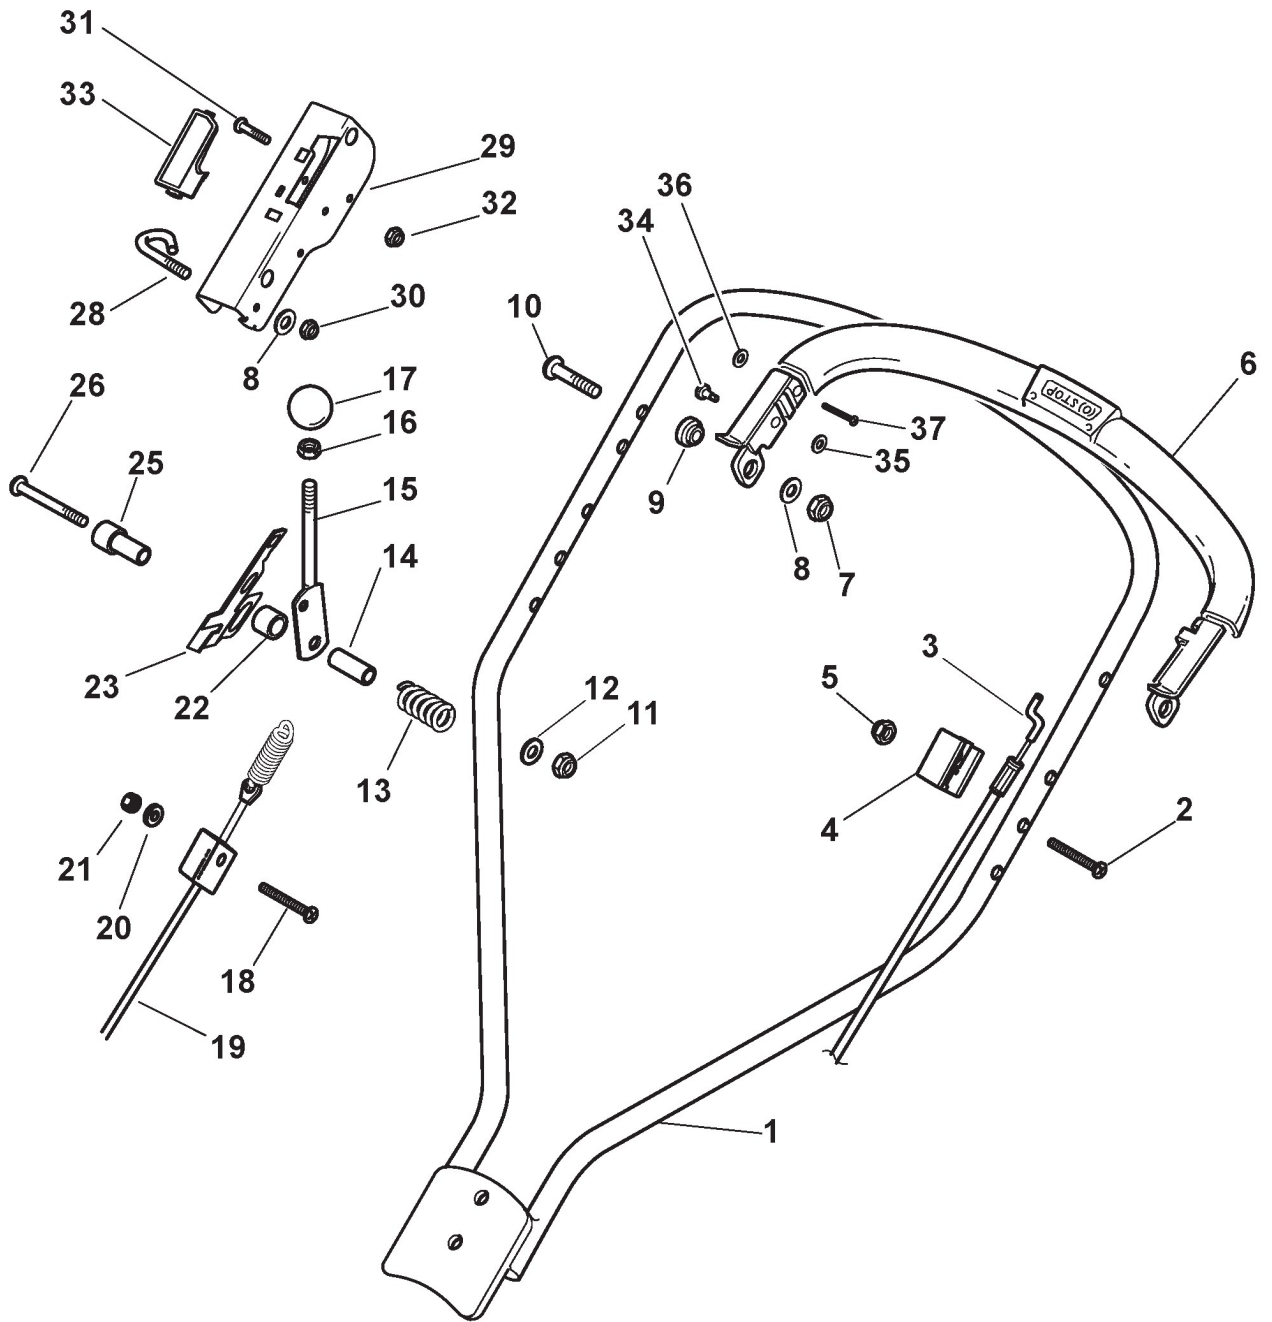

Deck And Height Adjusting

Ref.nr.	Antal	Komponentkode	Beskrivelse	Noter	From	Op til
1	1	381002909/1	Grey Deck	To 31-august-2013		
1	1	381004735/0	Grey Deck	From 01-september-2013 To 31-august-2016		
1	1	381004735/1	Grey Deck	From 01-september-2016		
3	1	381002849/0	Front Wheel Axle	To 31-august-2012		
3	1	381302863/0	Axle, Front Wheels	From 01-september-2012		
12	4	112791011/0	Screw			
13	1	381545105/0	Left Plate			
14	4	112154510/0	Nut			
15	1	381545104/0	Right Plate			
16	1	381002851/0	Rear Wheel Axle	To 31-august-2012		
16	1	381302861/0	Axle, Rear Wheels	From 01-september-2012 To 31-august-2013		
16	1	381302861/1	Axle, Rear Wheels	From 01-september-2013		
17	2	112789000/0	Screw			
18	1	381003323/0	Lever, Height Adjustment			
19	2	112154330/0	Nut			
20	1	112293200/0	Nut			
21	1	322399812/0	Knob			
22	2	112735661/0	Screw			
23	2	322551529/0	Wheels Cleaning Plate			
24	2	112521330/0	Washer			
25	1	122033329/0	Rod, Height Adjustment			
26	2	112604899/0	Crown Fastener			
27	1	122446184/0	Spring			

Handle, Lower Part

Ref.nr.	Antal	Komponentkode	Beskrivelse	Noter	From	Op til
1	1	381006373/0	Right Handle, Lower Part			
2	4	118566114/0	Cap			
3	6	112819100/0	Screw			
4	6	112155000/0	Nut			
5	6	118203854/0	Cap			
6	1	381006375/0	Left Handle, Lower Part			
7	4	112793102/0	Screw			
8	1	381006361/0	Handle Lower Part	Yellow;To 31-august-2011		
8	1	381006361/1	Handle, Middle Part Yellow	Yellow;From 01-september-2011		
9	4	112155000/0	Nut			
10	2	112523060/0	Washer			
11	1	112523080/0	Washer			
12	1	322399813/0	Knob			

Wheels and Hub Caps

Ref.nr.	Antal	Komponentkode	Beskrivelse	Noter	From	Op til
1	4	322110382/0	Hub Cap Grey	Grey		
2	8	122122200/0	Bearing			
3	4	181007343/0	Wheel	To 31-august-2012		
3	4	381007489/0	Wheel	From 01-september-2012		
4	4	112521350/0	Washer			
5	4	112155000/0	Nut			