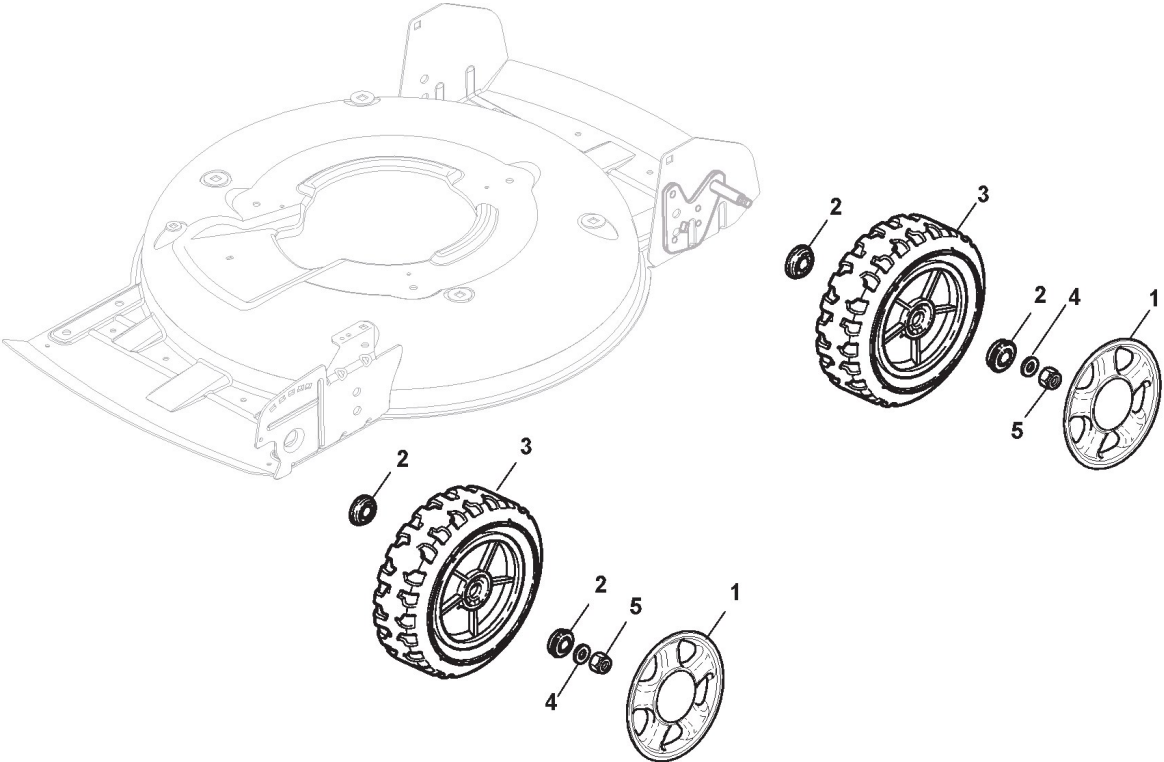

Wheels and Hub Caps

Ref.nr.	Antal	Komponentkode	Beskrivelse	Noter	From	Op til
1	4	322110382/0	Hub Cap Grey	Grey		
2	8	122122200/0	Bearing			
3	4	181007343/0	Wheel	To 31-august-2012		
3	4	381007489/0	Wheel	From 01-september-2012		
4	4	112521350/0	Washer			
5	4	112155000/0	Nut