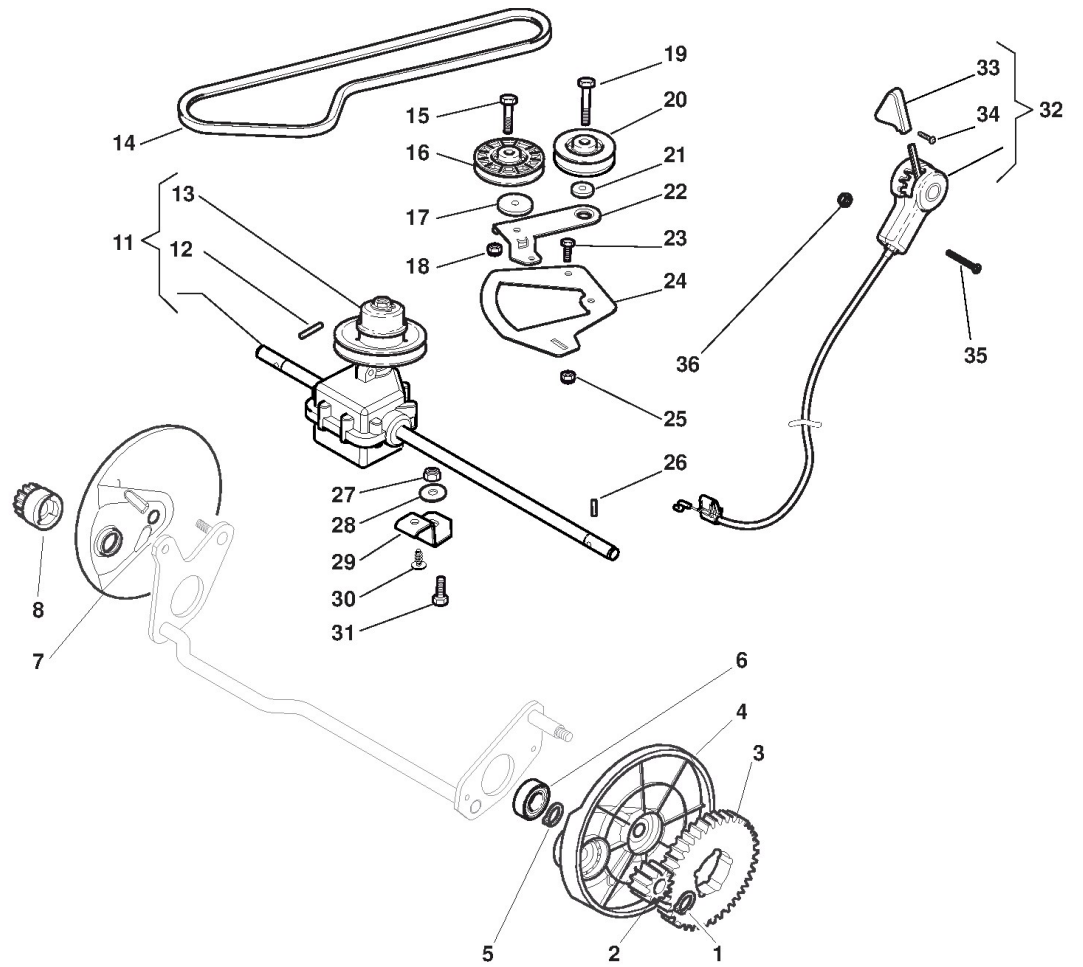

Transmission

Ref.nr.	Antal	Komponentkode	Beskrivelse	Noter	From	Op til
1	2	112608600/0	Seeger			
2	1	122570120/1	Pinion Left			
3	2	122120105/1	Ring Gear	To 31-august-2016		
3	2	122120105/2	Ring Gear	From 01-september-2016		
4	1	122600092/0	Right Wheel Protection	To 31-august-2012		
4	1	322600267/0	Protection, Wheel			
5	2	112608600/0	Seeger			
6	2	119216035/0	Bearing			
7	1	122600093/0	Left Wheel Protection	To 31-august-2012		
7	1	322600267/0	Protection, Wheel			
8	1	122570110/1	Pinion Right			
11	1	181003098/1	Gear Box	To 31-august-2011		
11	1	181003098/2	Gear Box	From 01-september-2011		
12	1	112645700/0	Elastic Pin			
13	1	122601916/0	Belt Pulley	To 31-august-2008		
13	1	122601925/0	Pulley	From 01-september-2008 To 31-august-2013		
13	1	122601932/0	Pulley	From 01-september-2013		
14	1	135063902/0	Belt	To 31-august-2007		
14	1	135064010/0	Belt	From 01-september-2007		
15	1	112689500/0	Screw			
16	1	122601914/0	Pulley			
17	1	322680009/0	Washer			
18	1	112154510/0	Nut			
19	1	112674701/0	Screw			
20	1	122601915/0	Pulley			
21	1	122671656/0	Washer			
22	1	322320007/0	Lever			
23	1	112791011/0	Screw			
24	1	322806629/0	Pulley Lever Support			
25	2	112154510/0	Nut			
26	2	122753000/0	Pin			
27	1	112155000/0	Nut			
28	1	112523060/0	Washer			
29	1	322551655/0	Plate			
30	1	112728704/0	Screw	To 31-august-2015		
30	1	112728704/1	Screw	From 01-september-2015		
31	1	112793102/0	Screw			
32	1	381007112/0	Speed Control Ass.Y			
33	1	322399820/0	Knob			
34	1	112728300/0	Screw			
35	2	112727787/0	Screw			
36	2	112154510/0	Nut